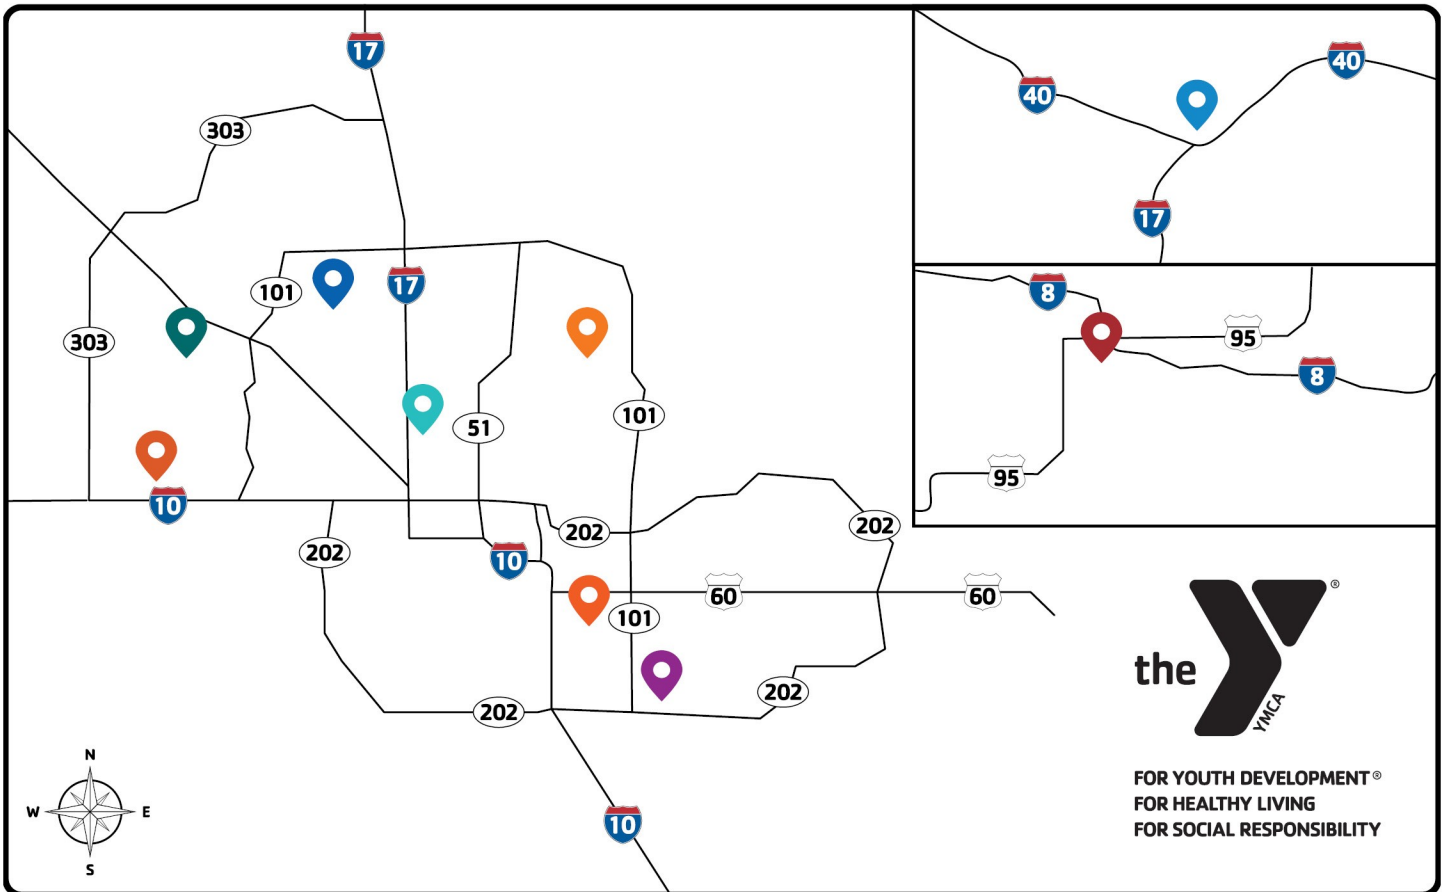

VALLEY OF THE SUN YMCA'S EMERGENCY CHILD CARE LOCATIONS

valleyYMCA.org

CHANDLER/GILBERT FAMILY YMCA

1655 W. Frye Road
Chandler, AZ 85224
(480) 899-9622

FLAGSTAFF FAMILY YMCA

1001 N. Turquoise Road
Flagstaff, AZ 86001
(928) 556-9622

GLENDALE/PEORIA FAMILY YMCA

14711 N. 59th Avenue
Glendale, AZ 85306
(602) 588-9622

LEGACY FOUNDATION CHRIS-TOWN YMCA

5517 N. 17th Avenue
Phoenix, AZ 85015
(602) 242-7717

NORTHWEST VALLEY FAMILY YMCA

12450 W. Cinnabar Avenue
El Mirage, AZ 85335
(602) 688-5335

SCOTTSDALE/PARADISE VALLEY FAMILY YMCA

6869 E. Shea Boulevard
Scottsdale, AZ 85254
(480) 951-9622

SOUTHWEST VALLEY FAMILY YMCA

2919 N. Litchfield Road
Goodyear, AZ 85395
(623) 935-5193

TEMPE FAMILY YMCA

7070 S. Rural Road
Tempe, AZ 85283
(480) 730-0240

SOMERTON YOUTH CENTER

235 W Canal Street
Somerton, Arizona 85350
(928) 627-7024